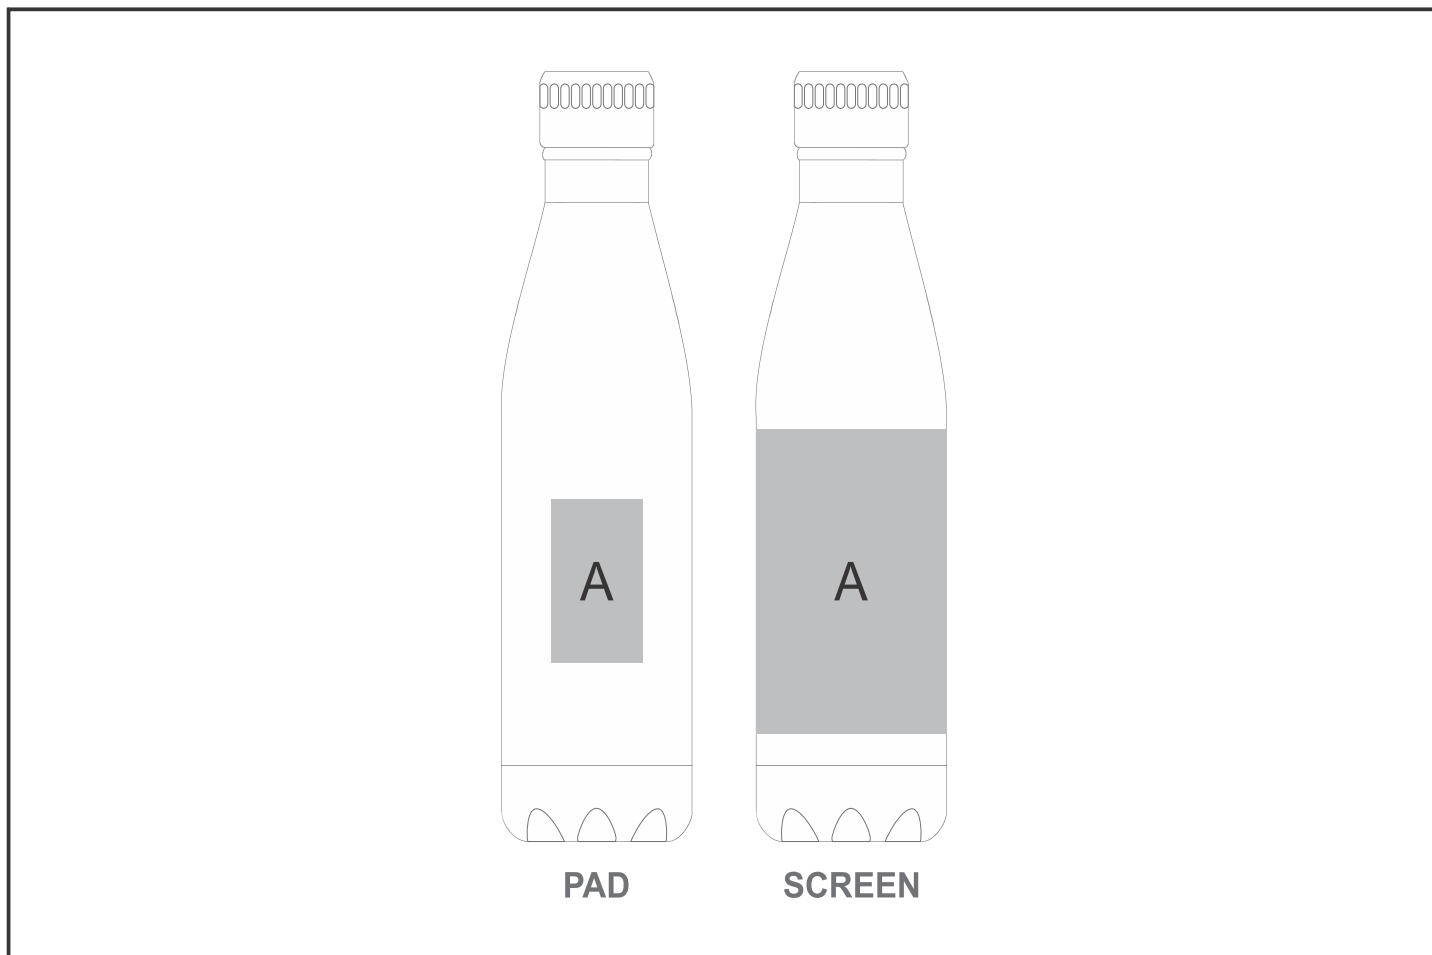

DW-7190

Marbella Double-Wall Water Bottle

Need to know:

- **Laser Colour:** White

- **NB:** Inclusive Branding is NOT applicable to Items marked as Reduced to Clear.

Branding Options:

Position	Branding Method (Branding Code)	No. of Colours	Dimension
A	Screen Wrap (SW)	1 Colour	200mm wide x 80mm high
A	Pad Printing (PA)	4 Colours	33mm wide x 55mm high
A	Laser Engraving (LA)	N/A	30mm wide x 80mm high